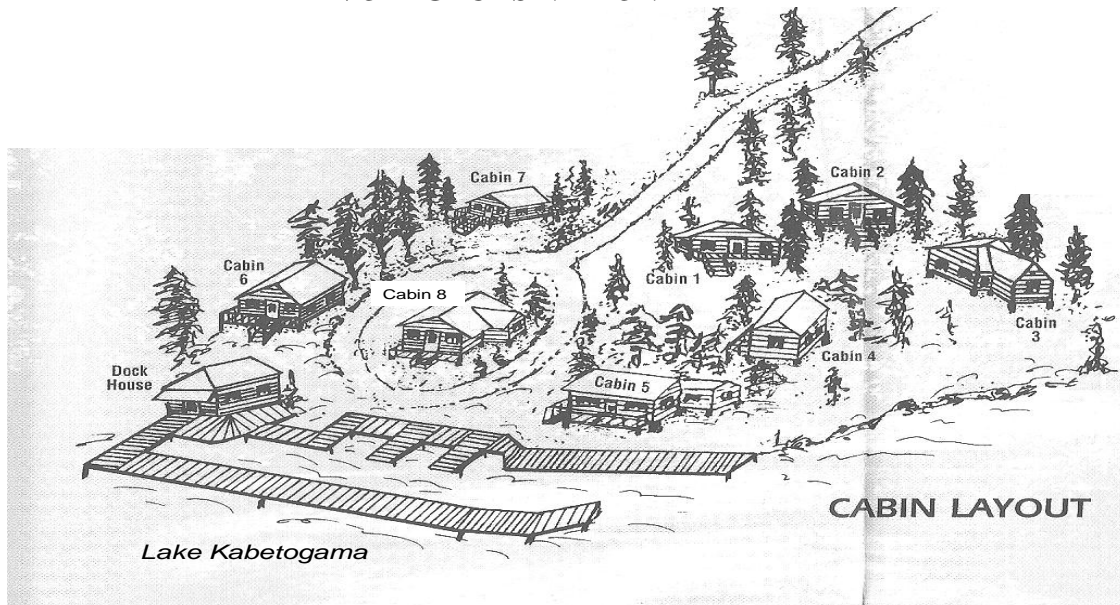

**DEER HORN RESORT
ON LAKE KABETOGRAMA
VOYAGEURS NATIONAL PARK**

**Deer Horn Resort is open May 14th through October 8th, 2011.
Weekly rentals (Saturday to Saturday) - Daily Rentals Pending Availability
Check IN after 4PM---Check OUT before 9AM
No Smoking Inside Cabins**

2011 Weekly Rates

Cabin	Bedrooms	*Occupancy	May 14 - October 8	Features	Pet Policy
1	2	4 Guests	\$1095	Newly remodeled 2 BR log cabin with 1 full bed, 2 twin beds, TV, and beautiful deck with grill.	No pets allowed
2	1	2 Guests	\$670	One BR log cabin with queen bed, TV, and nice deck with grill.	\$50/pet
3	2	4 Guests	\$945	Two BR log cabin with 1 queen bed, 2 twin beds, TV, and grill.	\$50/pet
4	3	6 Guests	\$1575	Newly remodeled 3BR log cabin with 1 queen bed loft with lake view, 4 twin beds, TV, and beautiful deck with grill.	No pets allowed
5	4	8 Guests	\$2025	Large, remodeled 4 BR log cabin with 1 queen bed and 6 twin beds, TV, screened in porch, and grill.	No pets allowed
6	2	4 Guests	\$1025	Two BR log cabin with 1 queen bed and 2 twin beds, TV, deck with weber grill, and beautiful view of lake.	\$50/pet
7	1	2 Guests	\$650	Remodeled, one bed efficiency cabin with TV, large shaded deck with weber grill.	No pets allowed
8	2	4 Guests	\$1050	Two BR cabin with 1 queen, 2 twin beds, TV, nice deck with lake view and grill.	\$50/pet

*Deer Horn Resort offers full dock service including: fish filleting, electric hook-up, fuel, and bait sales. Each cabin includes one docking space. Additional dock spaces are available for \$100/wk. \$200 deposit required to reserve a rental boat. *Boat rentals require rental agreement and have rental protection option.*